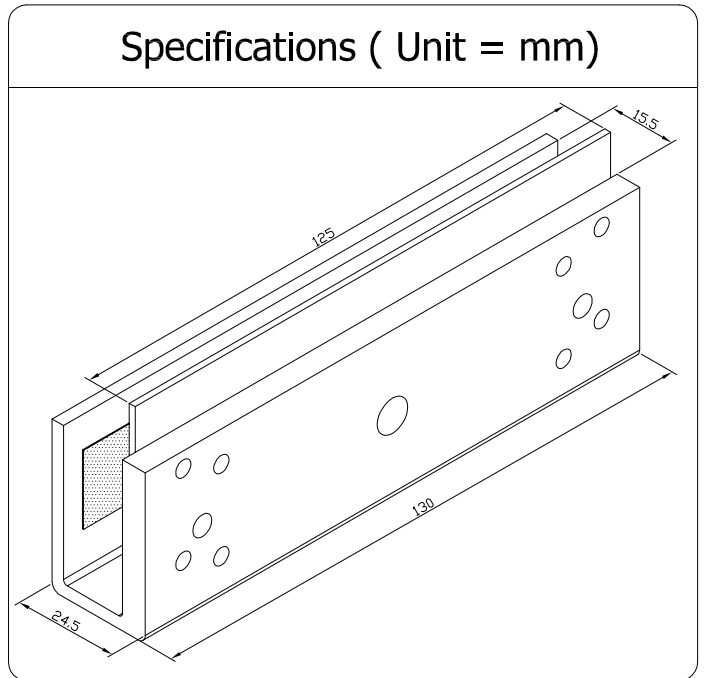

## EM300 - U1 Bracket

( Glass Door Application )

**SECURITY . QUALITY . RELIABILITY**