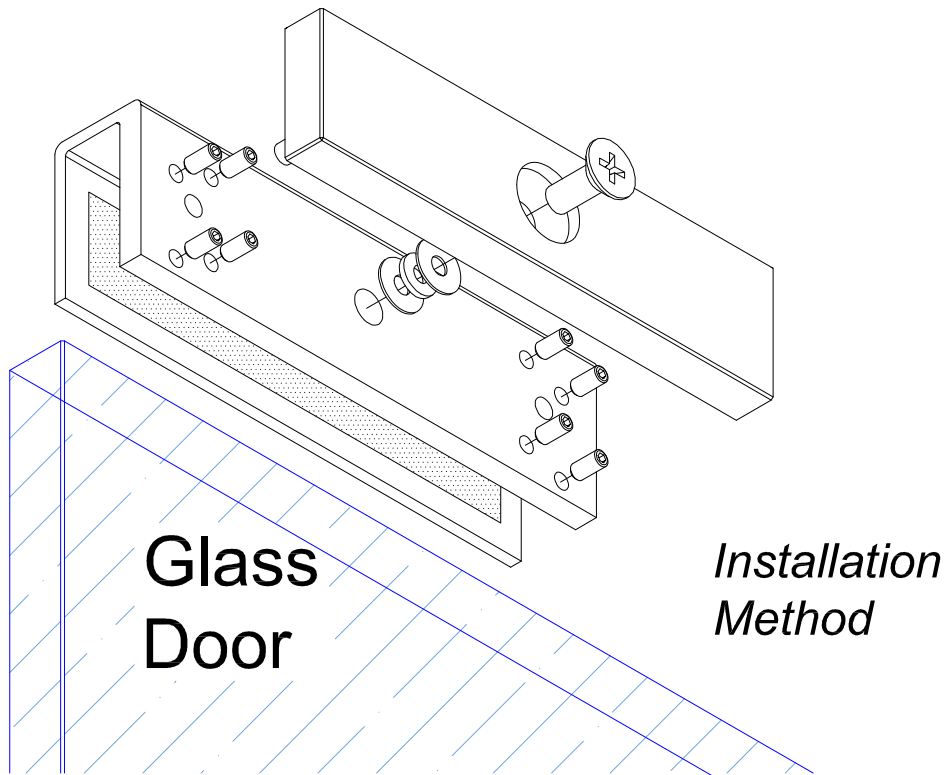

## EM300 - U1 Bracket

( Glass Door Application )

**SECURITY . QUALITY . RELIABILITY**