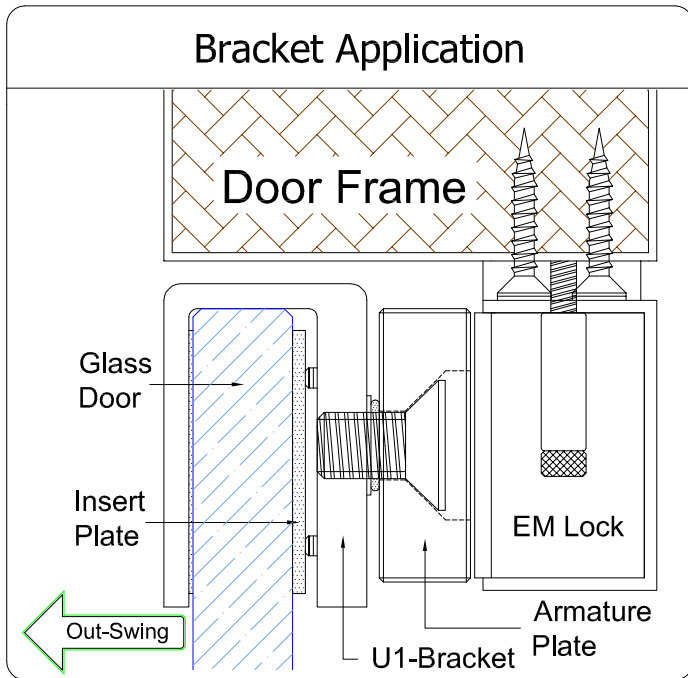

## EM300 - U1 Bracket

( Glass Door Application )

**SECURITY . QUALITY . RELIABILITY**